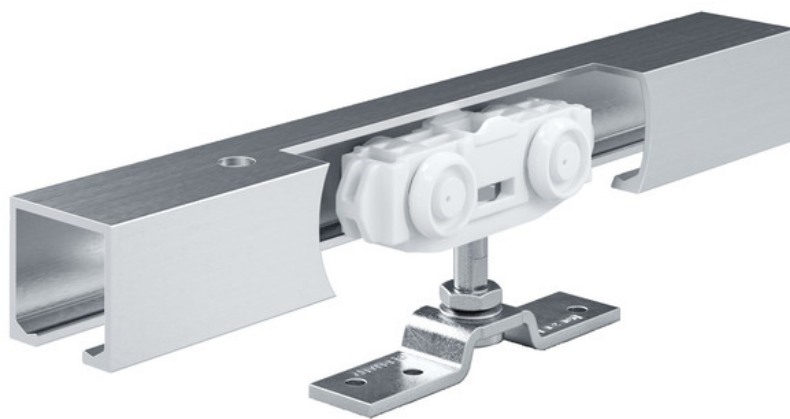

## Rollan 40 NT complete set for wooden door leaves

Sliding door fitting for timber leaves

### AREAS OF APPLICATION

- For leaf weights up to 40 kg
- For wall installation
- For single leaf metal and timber doors

## PRODUCT FEATURES

→ Sliding door fitting for timber leaves with up to 40 kg leaf weight