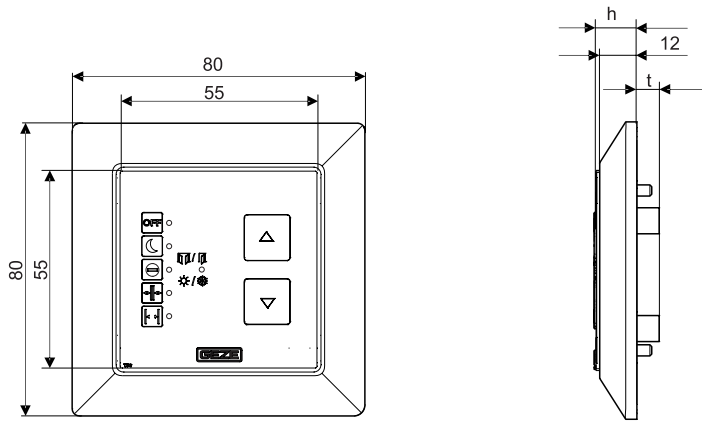

Tekniska data

- Spänning 24 V DC
- Ström 50 mA
- Ledningslängd, max. 100 m
- Kapslingsklass IP 40
- Förvaring -20 °C ... 85 °C
  Ingen upptining
- Omgivningstemperatur under drift -15 °C ... 50 °C
- Immunitet mot elektromagnetiska störningar enligt EN 61000-6-2

Måttritningar