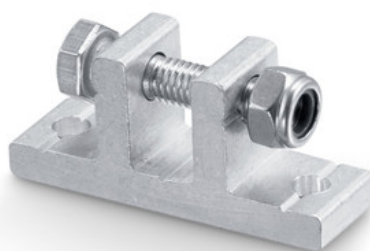

# Leaf bracket E 3000 \*

For installation of the E 1500 S and E 3000 spindle drives

## AREAS OF APPLICATION

→ Main closing edge installation on roof windows

# Leaf bracket E 3000 \*

## PRODUCT FEATURES

→ Easy attachment