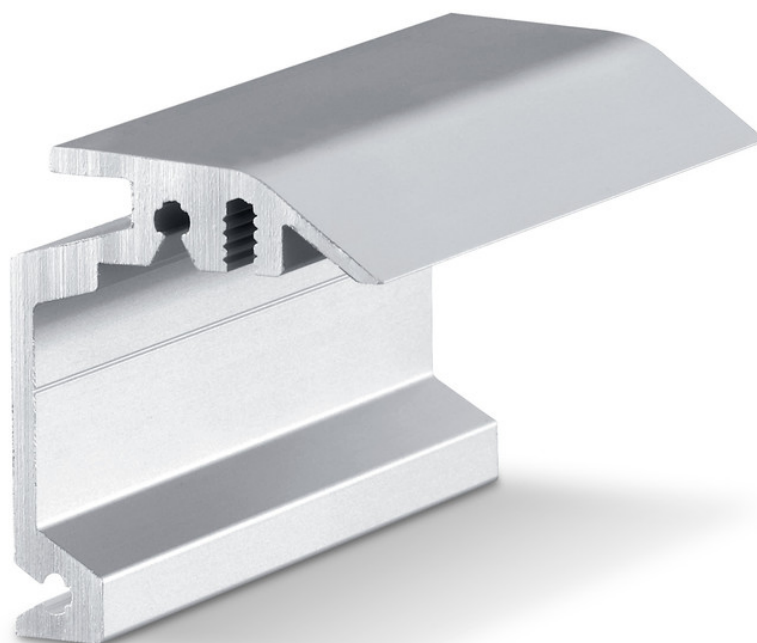

Product data sheet

Wall bracket

concealed Perlan

Wall bracket for concealed wall installation of tracks

AREAS OF APPLICATION

- For wall installation
- For timber leaves up to 43 mm thickness
- For concealed installation
- For full-glass doors

Wall bracket concealed Perlan

PRODUCT FEATURES

→ Wall bracket for concealed installation of tracks on the wall and leaf thicknesses up to 43 mm

TECHNICAL DATA

Productname	Wall bracket concealed Perlan
Leaf material	Glass, Plastic, Metal, Wood
Number of leaves	1-leaf, 2-leaf
Type of installation	Wall
Colour	EV1

VARIANTS / ORDER INFO

Designation	Description	Ident-No.	Colour	Type of installation
Wall bracket concealed Perlan	For use up with to 43 mm leaf thickness	130444	Stainless steel optic	Wall
Wall bracket concealed Perlan	For use up with to 43 mm leaf thickness	130435	EV1	Wall
Wall bracket concealed Perlan	bespoke, for use with up to 43 mm leaf thickness	130443	EV1	
Wall bracket concealed Perlan	bespoke, for use with up to 43 mm leaf thickness	130449	Stainless steel optic	